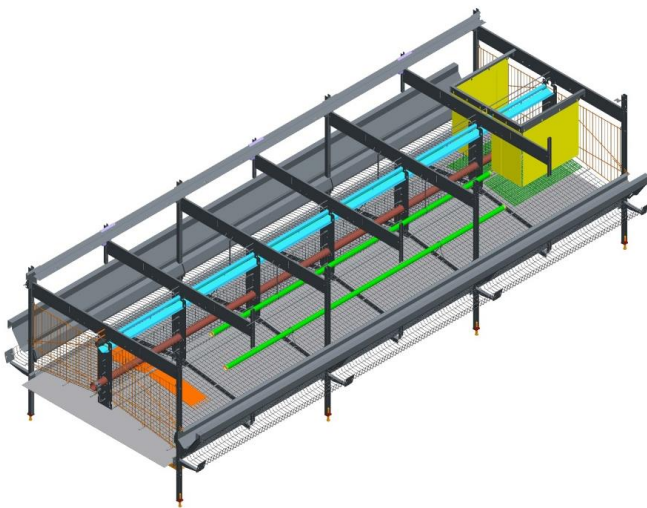

SALMET®

... for your success!

SALMET - AGK 3600-625

... for your success!

SALMET - AGK 3600-625

Tiers	Row Height (without catwalk)			
	Feed Chain (A)		Feed Hopper (B)	
3	2437 mm	95,94 "	2620 mm	103,15 "
4	3152 mm	124,09 "	3335 mm	131,30 "
5	3867 mm	152,24 "	4050 mm	159,45 "
6	4582 mm	180,39 "	4765 mm	187,60 "
7	5297 mm	208,54 "	5480 mm	215,75 "
8	6012 mm	236,69 "	6195 mm	243,90 "
9	6727 mm	264,84 "	6910 mm	272,05 "
10	7442 mm	292,99 "	7625 mm	300,20 "
11	8157 mm	321,14 "	8340 mm	328,35 "
12	8872 mm	349,29 "	9055 mm	356,50 "

	Cage Width			
	Trough to Trough (C)		Feed Hopper to Feed Hopper (D)	
Feed Hopper	1584 mm	62,36 "	1892 mm	74,49 "
Feed Chain	1608 mm	63,31 "		

... for your success!

SALMET - AGK 3600-625

Enrichable

	Enrichable (A)		Enrichable (B)		AGK 3600-625 Whisk	
Length	1200 mm	47,2 "	600 mm	23,6 "	1200 mm	47,2 "
Depth (E)	625 mm	24,6 "	625 mm	24,6 "		
Compartment Area *	7500 cm ²	1162,5 in ²	3750 cm ²	581,3 in ²		
Max. Cage Height (F)	600 mm	23,62 "	600 mm	23,62 "	600 mm	23,6 "
Min. Cage Height (G)	518 mm	20,39 "	518 mm	20,39 "	527 mm	20,7 "
Depth to Rear Partition (H)					568,5 cm	22,4 "
Compartment Area *					6822 cm ²	1057,4 in ²

* depending on local regulation

... for your success!

SALMET - AGK 3600-625

Fully Enriched

Available with our patented whisk system

	Fully Enriched			
	AGK 3600-625		AGK 3600-625 Whisk	
Length	3600 mm	141,7 "	3600 mm	141,7 "
Depth (E)	625 mm	24,6 "	625 mm	24,6 "
Compartment Area *	22500 cm ²	3487,5 in ²	22500 cm ²	3487,5 in ²
Max. Cage Height (F)	600 mm	23,6 "	600 mm	23,6 "
Min. Cage Height (G)	518 mm	20,4 "	527 mm	20,7 "
Depth to Rear Partition (H)			568,5 cm	22,4 "
Compartment Area *			20466 cm ²	3172,2 in ²
Nest Area	344 cm ²	53,4 in ²		
Floor Space/ Bird	750 cm ²	116,3 in ²		
Feeding Space/ Bird	12 cm	4,7 "		
Perch Space/ Bird	15,2 cm	6,0 "		
Number of Birds**	30			