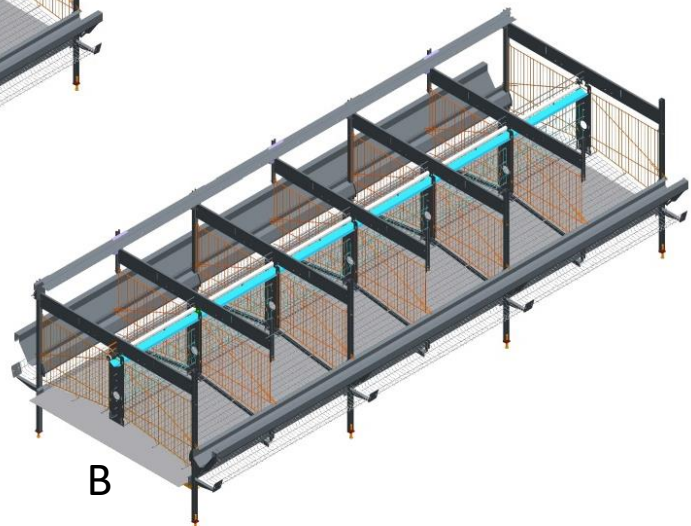

SALMET®

... for your success!

SALMET - AGK 3600-625

... for your success!

SALMET - AGK 3600-625

Tiers	Row Height (without catwalk)			
	Feed Chain (A)		Feed Hopper (B)	
3	2437 mm	95,94 "	2620 mm	103,15 "
4	3152 mm	124,09 "	3335 mm	131,30 "
5	3867 mm	152,24 "	4050 mm	159,45 "
6	4582 mm	180,39 "	4765 mm	187,60 "
7	5297 mm	208,54 "	5480 mm	215,75 "
8	6012 mm	236,69 "	6195 mm	243,90 "
9	6727 mm	264,84 "	6910 mm	272,05 "
10	7442 mm	292,99 "	7625 mm	300,20 "
11	8157 mm	321,14 "	8340 mm	328,35 "
12	8872 mm	349,29 "	9055 mm	356,50 "

	AGK 3600-625		AGK 3600-625 Whisk	
Depth (E)	625 mm	24,6 "		
Max. Cage Height (F)	600 mm	23,6 "	600 mm	23,6 "
Min. Cage Height (G)	518 mm	20,4 "	527 mm	20,7 "
Depth to Rear Partition (H)			568,5 cm	22,4 "

	Cage Width			
	Trough to Trough (C)		Feed Hopper to Feed Hopper (D)	
Feed Hopper	1584 mm	62,36 "	1892 mm	74,49 "
Feed Chain	1608 mm	63,31 "		

... for your success!

SALMET - AGK 3600-625

Enrichable

	Enrichable (A)		Enrichable (B)		AGK 3600-625 Whisk	
Length	1200 mm	47,2 "	600 mm	23,6 "	1200 mm	47,2 "
Depth (E)	625 mm	24,6 "	625 mm	24,6 "		
Compartment Area *	7500 cm ²	1162,5 in ²	3750 cm ²	581,3 in ²		
Max. Cage Height (F)	600 mm	23,62 "	600 mm	23,62 "	600 mm	23,6 "
Min. Cage Height (G)	518 mm	20,39 "	518 mm	20,39 "	527 mm	20,7 "
Depth to Rear Partition (H)					568,5 cm	22,4 "
Compartment Area *					6822 cm ²	1057,4 in ²