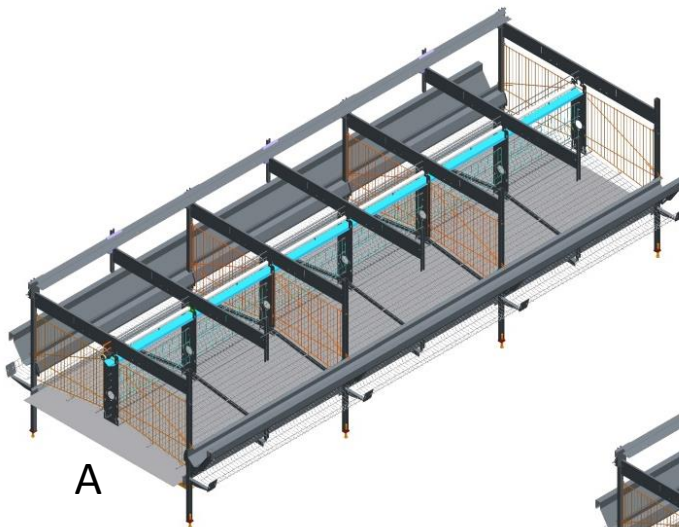

SALMET®

... for your success!

SALMET - AGK 3600-625

... for your success!

SALMET - AGK 3600-625

Tiers	Row Height (without catwalk)			
	Feed Chain (A)		Feed Hopper (B)	
3	2437 mm	95,94 "	2620 mm	103,15 "
4	3152 mm	124,09 "	3335 mm	131,30 "
5	3867 mm	152,24 "	4050 mm	159,45 "
6	4582 mm	180,39 "	4765 mm	187,60 "
7	5297 mm	208,54 "	5480 mm	215,75 "
8	6012 mm	236,69 "	6195 mm	243,90 "
9	6727 mm	264,84 "	6910 mm	272,05 "
10	7442 mm	292,99 "	7625 mm	300,20 "
11	8157 mm	321,14 "	8340 mm	328,35 "
12	8872 mm	349,29 "	9055 mm	356,50 "

	Cage Width			
	Trough to Trough (C)		Feed Hopper to Feed Hopper (D)	
Feed Hopper	1584 mm	62,36 "	1892 mm	74,49 "
Feed Chain	1608 mm	63,31 "		

... for your success!

SALMET - AGK 3600-625

Enrichable

	Enrichable (A)		Enrichable (B)		AGK 3600-625 Whisk	
Length	1200 mm	47,2 "	600 mm	23,6 "	1200 mm	47,2 "
Depth (E)	625 mm	24,6 "	625 mm	24,6 "		
Compartment Area *	7500 cm ²	1162,5 in ²	3750 cm ²	581,3 in ²		
Max. Cage Height (F)	600 mm	23,62 "	600 mm	23,62 "	600 mm	23,6 "
Min. Cage Height (G)	518 mm	20,39 "	518 mm	20,39 "	527 mm	20,7 "
Depth to Rear Partition (H)					568,5 cm	22,4 "
Compartment Area *					6822 cm ²	1057,4 in ²

* depending on local regulation

... for your success!

SALMET - AGK 3600-625

Fully Enriched

Available with our patented whisk system

	Fully Enriched			
	AGK 3600-625		AGK 3600-625 Whisk	
Length	3600 mm	141,7 "	3600 mm	141,7 "
Depth (E)	625 mm	24,6 "	625 mm	24,6 "
Compartment Area *	22500 cm ²	3487,5 in ²	22500 cm ²	3487,5 in ²
Max. Cage Height (F)	600 mm	23,6 "	600 mm	23,6 "
Min. Cage Height (G)	518 mm	20,4 "	527 mm	20,7 "
Depth to Rear Partition (H)			568,5 cm	22,4 "
Compartment Area *			20466 cm ²	3172,2 in ²
Nest Area	344 cm ²	53,4 in ²		
Floor Space/ Bird	750 cm ²	116,3 in ²		
Feeding Space/ Bird	12 cm	4,7 "		
Perch Space/ Bird	15,2 cm	6,0 "		
Number of Birds**	30			