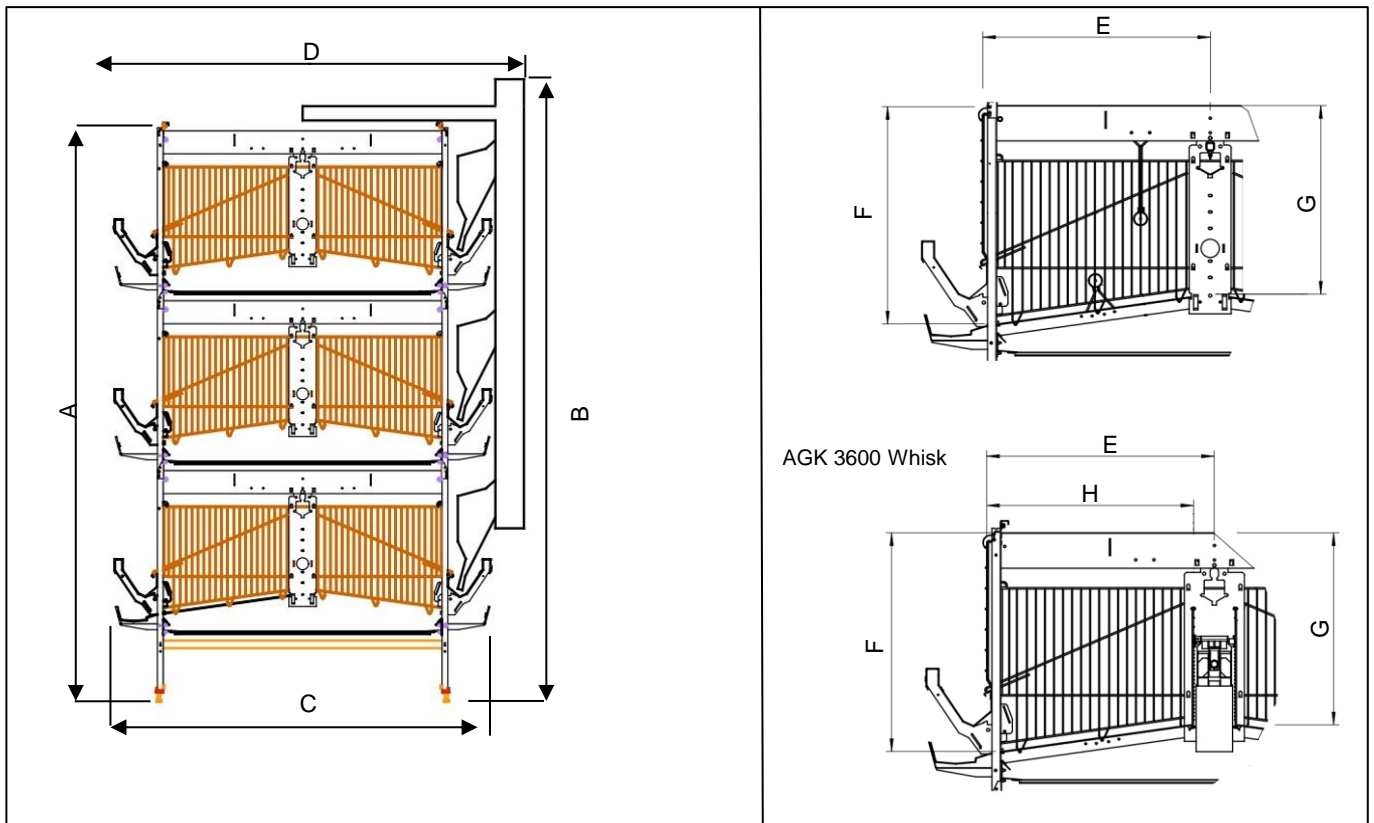

SALMET®

... for your success!

SALMET - AGK 3600-625

... for your success!

SALMET - AGK 3600-625

Tiers	Row Height (without catwalk)			
	Feed Chain (A)		Feed Hopper (B)	
3	2437 mm	95,94 "	2620 mm	103,15 "
4	3152 mm	124,09 "	3335 mm	131,30 "
5	3867 mm	152,24 "	4050 mm	159,45 "
6	4582 mm	180,39 "	4765 mm	187,60 "
7	5297 mm	208,54 "	5480 mm	215,75 "
8	6012 mm	236,69 "	6195 mm	243,90 "
9	6727 mm	264,84 "	6910 mm	272,05 "
10	7442 mm	292,99 "	7625 mm	300,20 "
11	8157 mm	321,14 "	8340 mm	328,35 "
12	8872 mm	349,29 "	9055 mm	356,50 "

	AGK 3600-625		AGK 3600-625 Whisk	
Depth (E)	625 mm	24,6 "		
Max. Cage Height (F)	600 mm	23,6 "	600 mm	23,6 "
Min. Cage Height (G)	518 mm	20,4 "	527 mm	20,7 "
Depth to Rear Partition (H)			568,5 cm	22,4 "

	Cage Width			
	Trough to Trough (C)		Feed Hopper to Feed Hopper (D)	
Feed Hopper	1584 mm	62,36 "	1892 mm	74,49 "
Feed Chain	1608 mm	63,31 "		

... for your success!

SALMET - AGK 3600-625

Enrichable

	Enrichable (A)		Enrichable (B)		AGK 3600-625 Whisk	
Length	1200 mm	47,2 "	600 mm	23,6 "	1200 mm	47,2 "
Depth (E)	625 mm	24,6 "	625 mm	24,6 "		
Compartment Area *	7500 cm ²	1162,5 in ²	3750 cm ²	581,3 in ²		
Max. Cage Height (F)	600 mm	23,62 "	600 mm	23,62 "	600 mm	23,6 "
Min. Cage Height (G)	518 mm	20,39 "	518 mm	20,39 "	527 mm	20,7 "
Depth to Rear Partition (H)					568,5 cm	22,4 "
Compartment Area *					6822 cm ²	1057,4 in ²